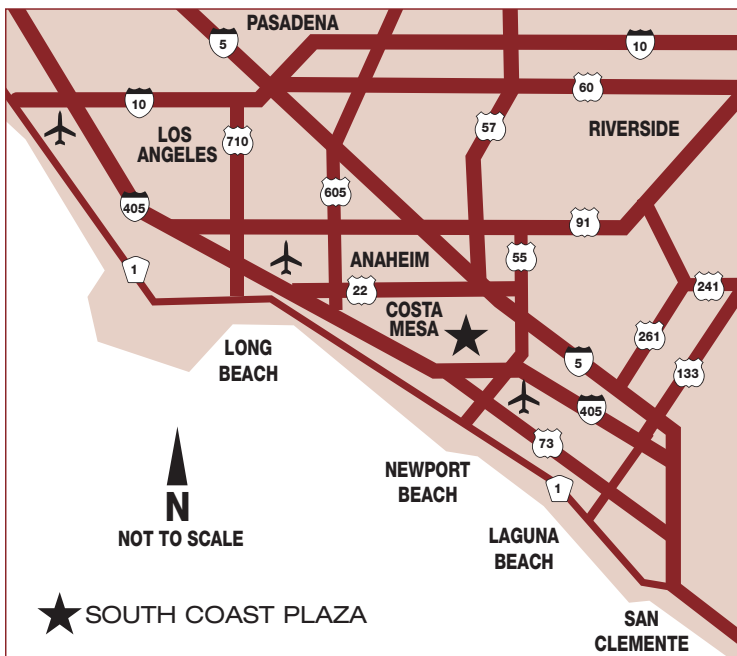

Considered one of Southern California's most distinguished cultural, social and retail centers, South Coast Plaza is located within walking distance of the world-renowned Segerstrom Center for the Arts.

VALET PARKING

- Bear Street between Macy's and Macy's Men's Store
- Sunflower Avenue in the north parking structure, by Nordstrom
- The Capital Grille/Seasons 52 restaurants, off Bristol Street
- Claim Jumper restaurant, off Bristol Street, near Sears (seasonal)

SOUTH COAST PLAZA AREA MAP

The Bridge of Gardens

The Bridge of Gardens crosses Bear Street, offering a spectacular view as it connects the two sides of South Coast Plaza.

MAP NOT TO SCALE

NORTH

ALPHABETICAL LISTING