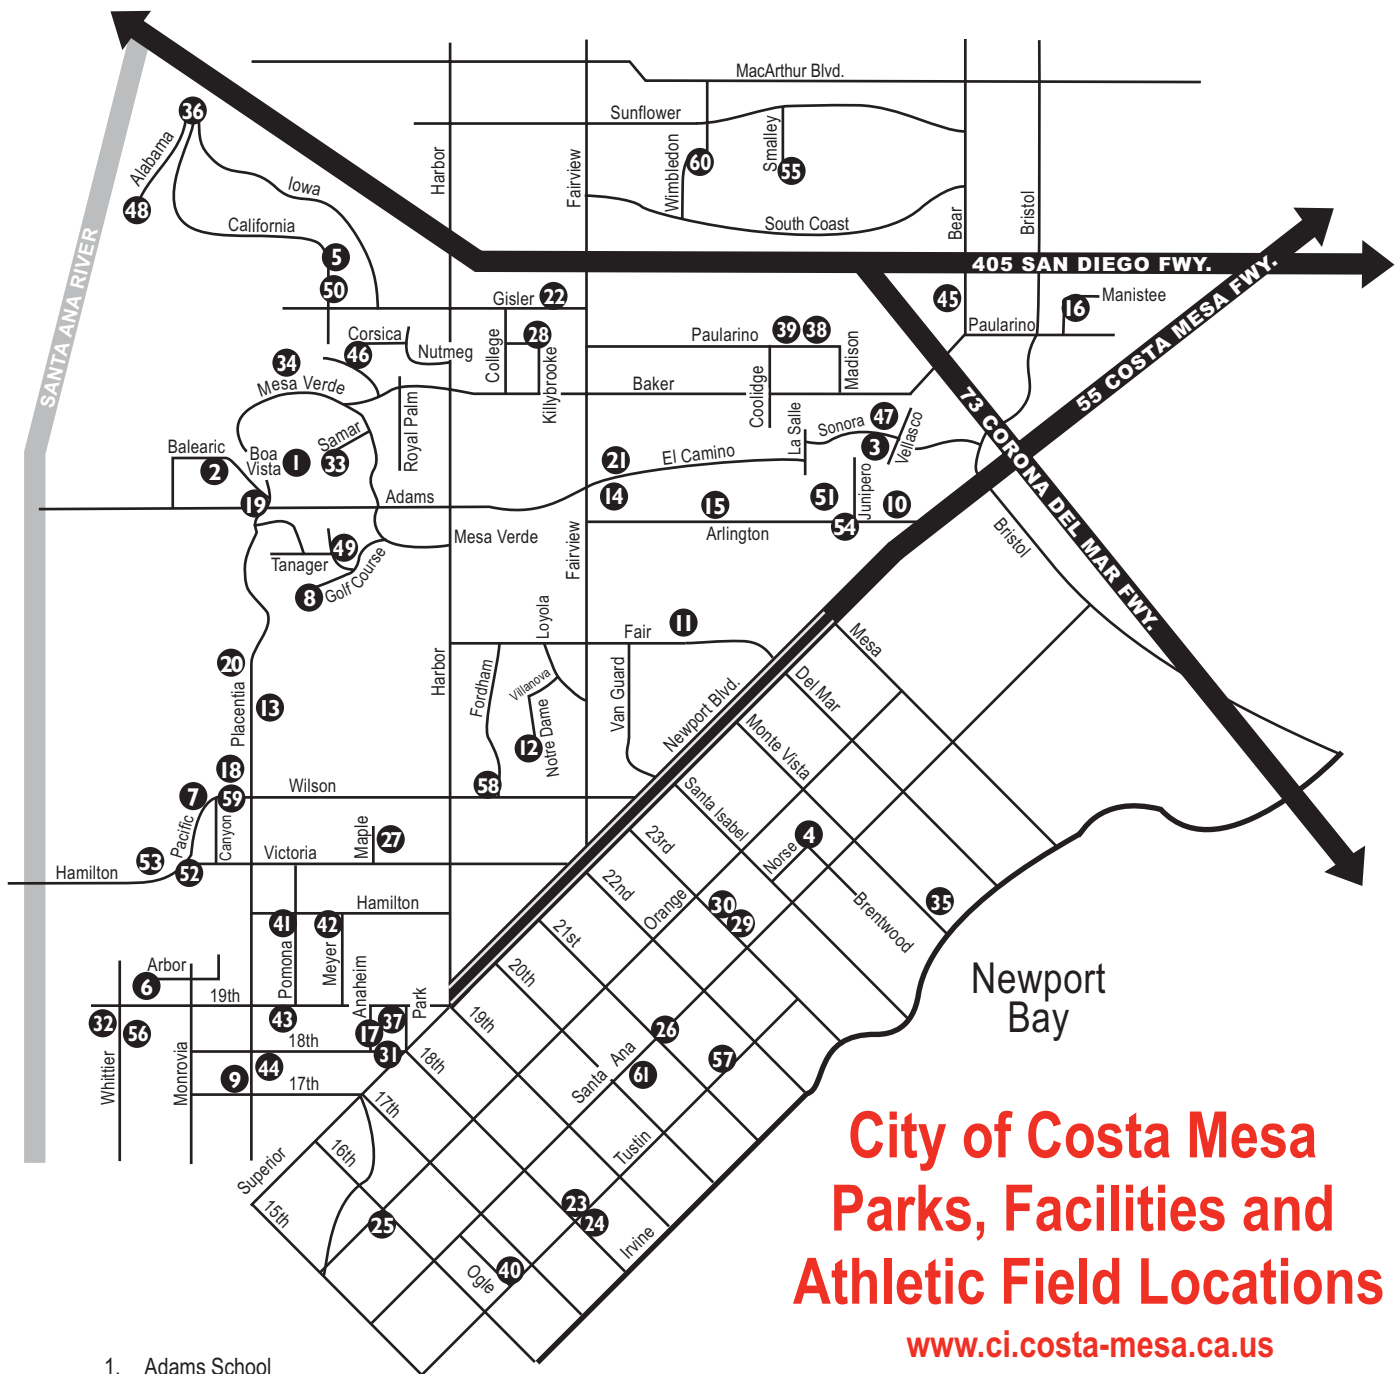

City of Costa Mesa Parks, Facilities and Athletic Field Locations

www.ci.costa-mesa.ca.us

1. Adams School	23. Harper Park	43. Senior Center
2. Balearic Community Center (BCC)	24. Harper School	44. Shalimar Park
3. Bark Park	25. Heller Park	45. Shiffer Park
4. Brentwood Park	26. Kaiser School	46. Smallwood Park
5. California School	27. Ketchum-Libolt Park	47. Sonora School
6. Canyon Park	28. Killybrooke School	48. Suburbia Park
7. Canyon School (Parsons Field)	29. Lindbergh Park	49. Tanager Park
8. C.M. Golf & Country Club	30. Lindbergh School	50. TeWinkle Middle School
9. C.M. Job Center	31. Lions Park & Davis Field	51. TeWinkle Park Athletic Complex
10. C.M. Tennis Club	32. Marina View Park	52. Victoria School
11. Civic Center	33. Mesa Verde Park	53. Vista Park
12. College Park School	34. Mesa Verde School	54. Volcom Skate Park of Costa Mesa
13. Corporation Yard	35. Monte Vista/Back Bay High School	55. Wakeham Park
14. Costa Mesa High School	36. Moon Park	56. Whittier School
15. Davis School	37. Neighborhood Community Center (NCC)	57. Willard T. Jordan Park
16. Del Mesa Park	38. Paularino Park	58. Wilson Park
17. Downtown Recreation Center (DRC)	39. Paularino School	59. Wilson School
18. Estancia High School	40. Pinkley Park	60. Wimbledon Park
19. Estancia Park	41. Pomona School	61. Woodland School
20. Fairview Park	42. Rea School	
21. Farm Sports Complex		
22. Gisler Park